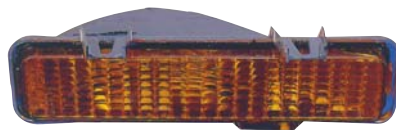

CANYON '04

REPLACEMENT FOR

335-1917PXUSV
335-1917PXUS2
TAIL LAMP
5PRS 4.67CFT

OEM PARTS

335-1914R/L-US

TUNING PARTS

335-1917PXUSV

LED

CHROME

TUNING PARTS

335-1917PXUS2

LED

BLACK

CHEVROLET PICK-UP TRUCKS MD SIZE
 COLORADO '04

JIMMY '83-'94

REPLACEMENT FOR

332-1545PTU-VC
CORNER LAMP
50PRS 1.89CFT

OEM PARTS

332-1545R/L-US

TUNING PARTS

332-1545PTU-VC

332-1627PTB-VC
FRONT LAMP
20PRS 3.31CFT

OEM PARTS

332-1627R/L-US