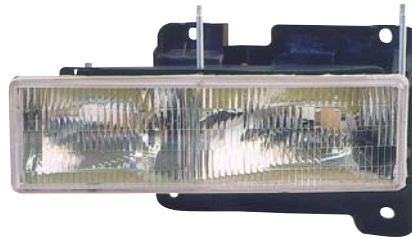

CANYON '04

REPLACEMENT FOR

335-1917PXUSV
335-1917PXUS2
TAIL LAMP
5PRS 4.67CFT

OEM PARTS

335-1914R/L-US

TUNING PARTS

335-1917PXUSV

LED

TUNING PARTS

332-1530PTU-VS

12V5W SMOKE

TUNING PARTS

332-1530P-B-VC

12V5W CLEAR

JIMMY '95-'97

REPLACEMENT FOR

332-1618PTU-VC
FRONT LAMP
10PRS 3.51CFT

OEM PARTS
332-1530R/L-US

TUNING PARTS
332-1618PTU-VC

YUKON '92-'93 SUBURBAN '92-'93 SIERRA PICK-UP '90-'93

REPLACEMENT FOR

332-1117PXUS
HEAD LAMP
3PRS 3.70CFT
MR TYPE

OEM PARTS
332-1117R/L-AS

TUNING PARTS
332-1117PXUS

9005/9006

332-1519PTB-VC
CORNER LAMP
20PRS 1.69CFT

OEM PARTS
332-1519R/L-US

TUNING PARTS
332-1519PTB-VC

12V5W

332-1612PXU-VC
FRONT LAMP
10PRS 4.02CFT