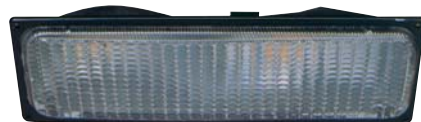

JIMMY '95-'97

REPLACEMENT FOR

332-1618PTU-VC
FRONT LAMP
10PRS 3.51CFT

OEM PARTS
332-1530R/L-US

TUNING PARTS
332-1618PTU-VC

YUKON '92-'93 SUBURBAN '92-'93 SIERRA PICK-UP '90-'93

REPLACEMENT FOR

332-1117PXUS
HEAD LAMP
3PRS 3.70CFT
MR TYPE

OEM PARTS
332-1117R/L-AS

TUNING PARTS
332-1117PXUS

9005/9006

332-1519PTB-VC
CORNER LAMP
20PRS 1.69CFT

OEM PARTS
332-1519R/L-US

TUNING PARTS
332-1519PTB-VC

12V5W

332-1612PXU-VC
FRONT LAMP
10PRS 4.02CFT

OEM PARTS
332-1612R/L-US2

TUNING PARTS
332-1612PXU-VC

332-1612PXUS6

332-1612PXUS6
FRONT LAMP
10PRS 3.82CFT